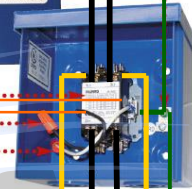

PUMP START RELAY/PRESSURE SWITCH WIRING

Irrigation Controller

Breaker Panel

Pump Start Relay

Northwestern Irrigation Utility Supply

Pressure Tank

PVC Pipe

Pressure Switch

GROUND WIRE

GROUND LUG

GROUND WIRE

QUICK CONNECT TERMINALS WITH WIRE NUTS

40 AMP CERTIFIED MUNRO RELAY