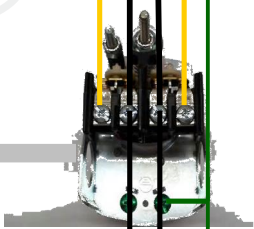

PUMP START RELAY/PRESSURE SWITCH WIRING

Irrigation Controller

Breaker Panel

Pump Start Relay

Northwestern Irrigation Utility Supply

Pressure Tank

PVC Pipe

Pressure Switch

GROUND WIRE

GROUND LUG

GROUND WIRE

QUICK CONNECT TERMINALS WITH WIRE NUTS

40 AMP CERTIFIED MUNRO RELAY